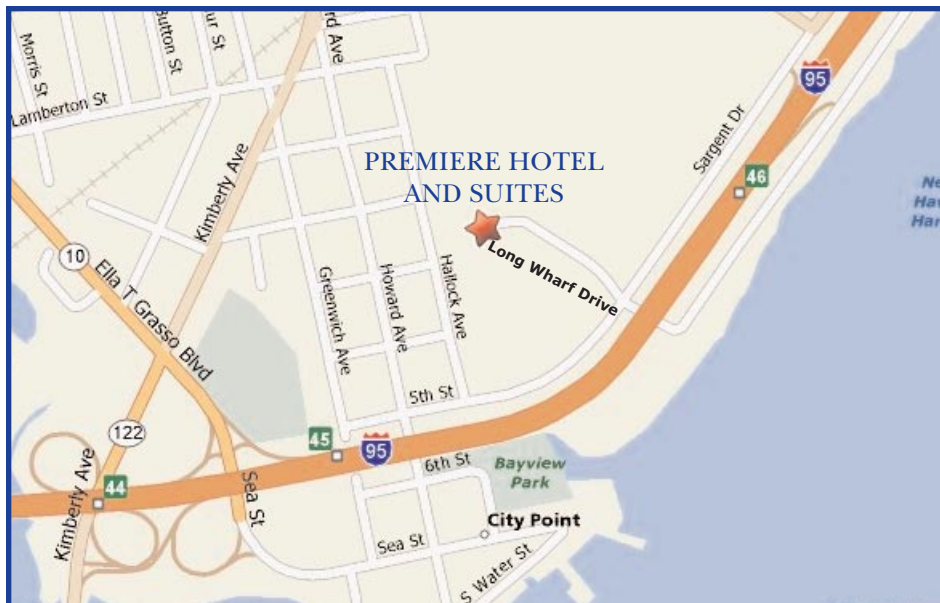

PREMIERE

Hotel and Suites

DIRECTIONS:

- From I-95 North - Exit 46. Turn right onto Long Wharf Drive
Proceed straight through intersection of Long Wharf Drive and Sargent Drive
Follow Long Wharf Drive to the end to **Premiere Hotel and Suites**
- From I-95 South - Exit 46. Take a left at the light onto Sargent Drive
At the 2nd light take a right onto Long Wharf Drive
Follow Long Wharf Drive to the end to **Premiere Hotel and Suites**
- From I-91 South - (In New Haven I-91 South ends and merges with I-95)
Follow signs to I-95 South
Take Exit 46
Take a left at the light onto Sargent Drive
At the 2nd light take a right onto Long Wharf Drive
Follow Long Wharf Drive to the end to **Premiere Hotel and Suites**
- From Tweed-New Haven Airport:
Travel Northeast on Burr Street toward Fort Hale Road
Turn left onto Fort Hale Road
Turn right onto Townsend Avenue (CT-337)
Turn left onto Main Street and merge onto I-95 South/Governor John Davis Lodge Turnpike
Take the Sargent Drive exit- EXIT 46- toward Long Wharf and follow to end